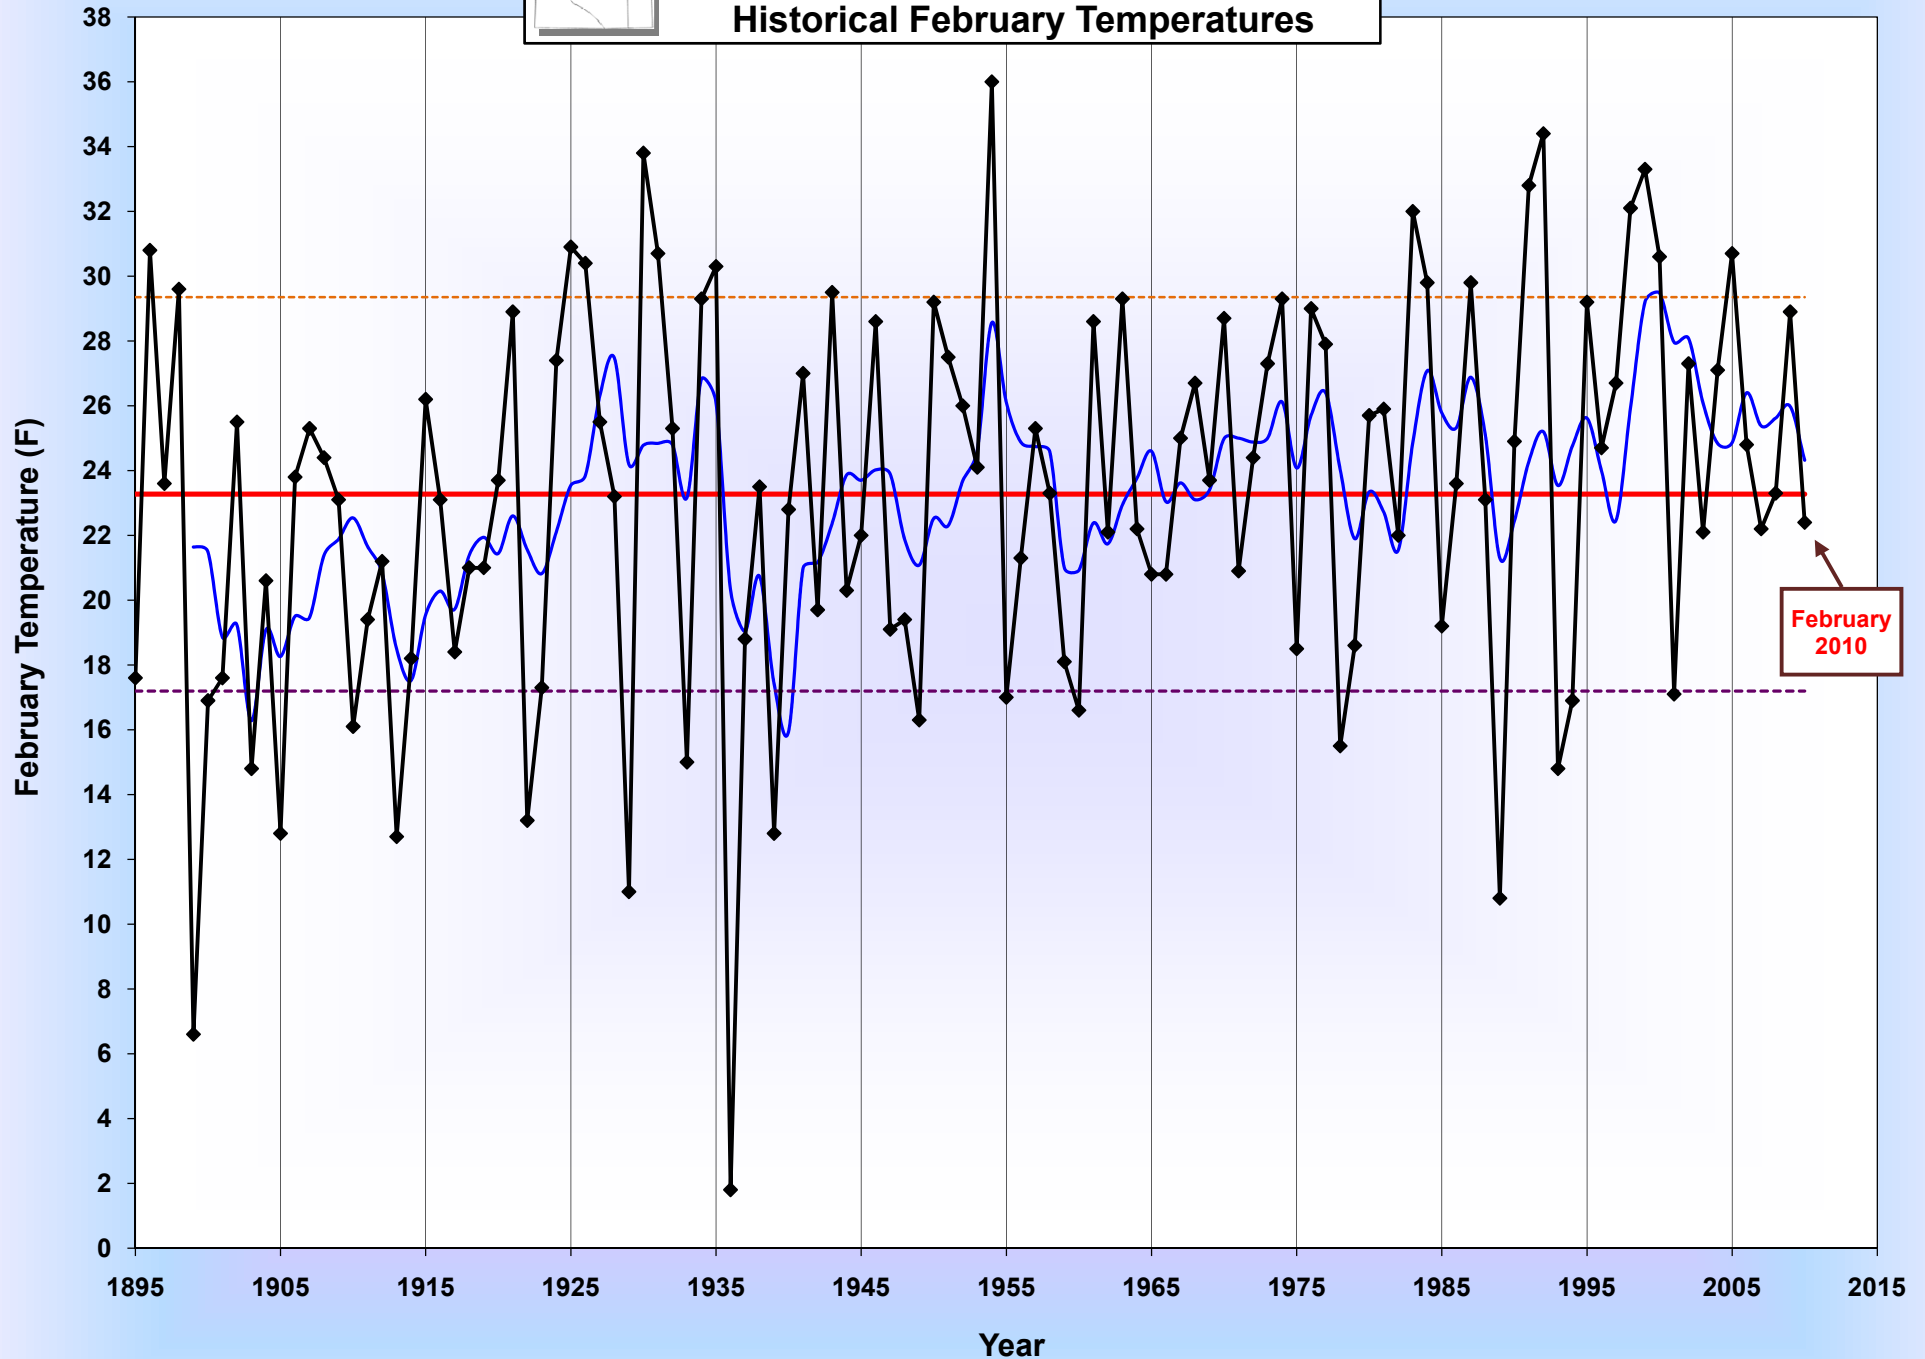

Belle Fourche Drainage

Historical February Temperatures

February 2010